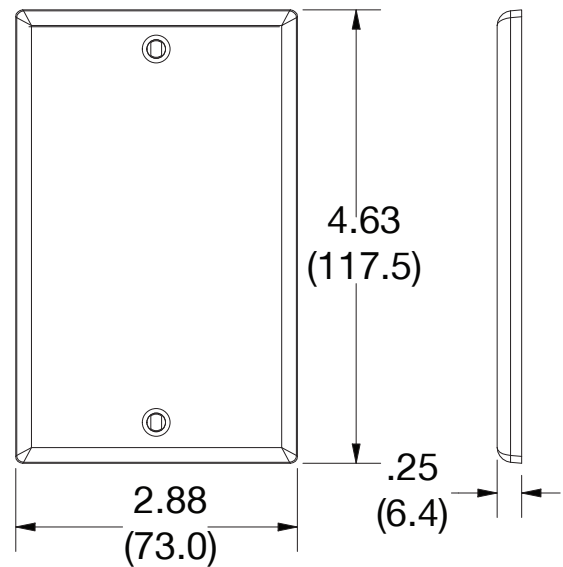

Wallplate Blank Box Mount 1-Gang

Features

- High-impact, self-extinguishing polycarbonate material
- More rigid; sharp lines and less dimpling
- Smooth satin finish; blends into wall with an optimum finish

Ordering Information

Description	Gang	Color	UPC Number	Catalog Number
Blank box mount wallplate, smooth satin finish, for use with cover enclosure	1	Black	883778311161	P13BK

Listings

cULus Listed

Specifications

Material	Polycarbonate thermoplastic
Thickness	.25 (6.4)
Orientation	Orientation
Mounting	Screw
Mounting Screws	Painted steel
Dimensions	4.63 in x 2.88 in x 0.25 in
Flammability	UL 94 V2

Dimensions in Inches (mm)