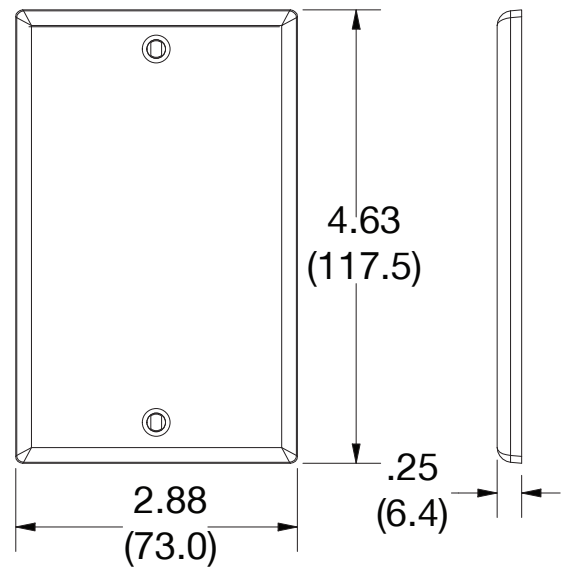

Wallplate Blank Box Mount 1-Gang

Features

- High-impact, self-extinguishing polycarbonate material
- More rigid; sharp lines and less dimpling
- Smooth satin finish; blends into wall with an optimum finish

Ordering Information

Description	Gang	Color	UPC Number	Catalog Number
Blank box mount wallplate, smooth satin finish, for use with cover enclosure	1	Gray	883778311178	P13GY

Listings

cULus Listed

Specifications

Material	Polycarbonate thermoplastic
Thickness	.25 (6.4)
Orientation	Orientation
Mounting	Screw
Mounting Screws	Painted steel
Dimensions	4.63 in x 2.88 in x 0.25 in
Flammability	UL 94 V2

Dimensions in Inches (mm)