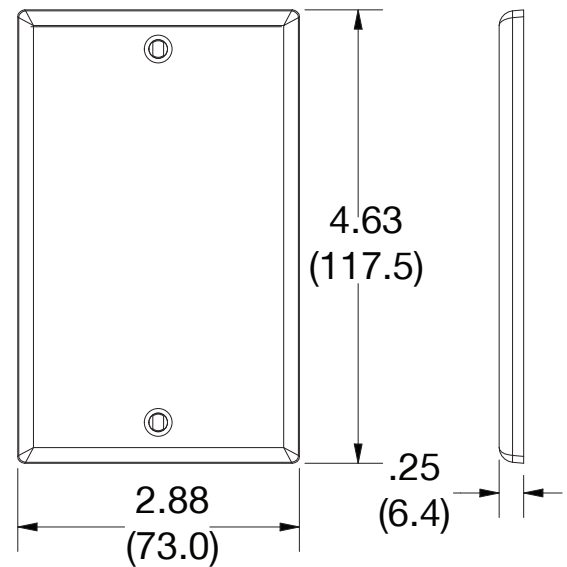

Wallplate Blank Box Mount 1-Gang

Features

- High-impact, self-extinguishing polycarbonate material
- More rigid; sharp lines and less dimpling
- Smooth satin finish; blends into wall with an optimum finish

Ordering Information

Description	Gang	Color	UPC Number	Catalog Number
Blank box mount wallplate, smooth satin finish, for use with cover enclosure	1	Ivory	883778311185	P13I

Listings

cULus Listed

Specifications

Material	Polycarbonate thermoplastic
Thickness	.25 (6.4)
Orientation	Orientation
Mounting	Screw
Mounting Screws	Painted steel
Dimensions	4.63 in x 2.88 in x 0.25 in
Flammability	UL 94 V2

Dimensions in Inches (mm)