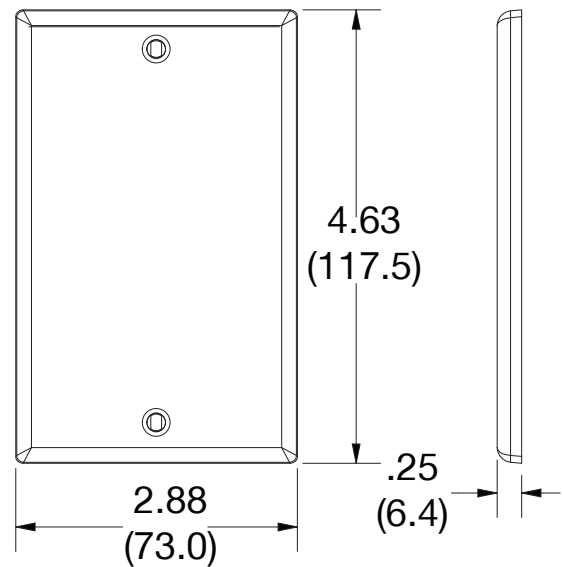

Wallplate Blank Box Mount 1-Gang

Features

- High-impact, self-extinguishing polycarbonate material
- More rigid; sharp lines and less dimpling
- Smooth satin finish; blends into wall with an optimum finish

Ordering Information

Description	Gang	Color	UPC Number	Catalog Number
Blank box mount wallplate, smooth satin finish, for use with cover enclosure	1	Light Almond	883778311192	P13LA

Listings

cULus Listed

Specifications

Material	Polycarbonate thermoplastic
Thickness	.25 (6.4)
Orientation	Orientation
Mounting	Screw
Mounting Screws	Painted steel
Dimensions	4.63 in x 2.88 in x 0.25 in
Flammability	UL 94 V2

Dimensions in Inches (mm)