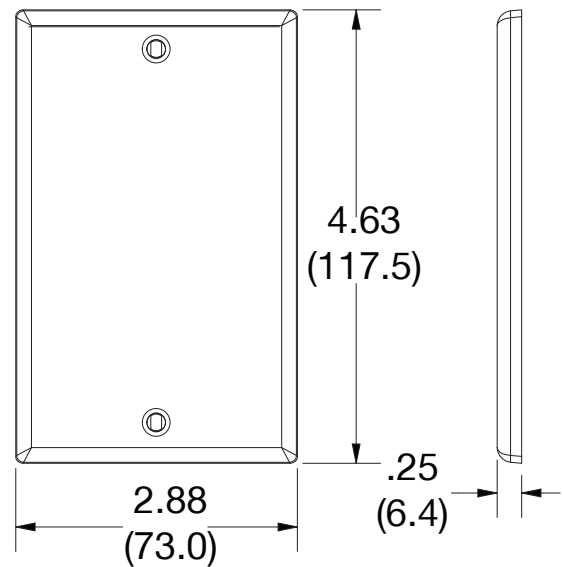

Wallplate Blank Box Mount 1-Gang

Features

- High-impact, self-extinguishing polycarbonate material
- More rigid; sharp lines and less dimpling
- Smooth satin finish; blends into wall with an optimum finish

Ordering Information

Description	Gang	Color	UPC Number	Catalog Number
Blank box mount wallplate, smooth satin finish, for use with cover enclosure	1	White	883778311208	P13W

Listings

cULus Listed

Specifications

Material	Polycarbonate thermoplastic
Thickness	.25 (6.4)
Orientation	Orientation
Mounting	Screw
Mounting Screws	Painted steel
Dimensions	4.63 in x 2.88 in x 0.25 in
Flammability	UL 94 V2

Dimensions in Inches (mm)