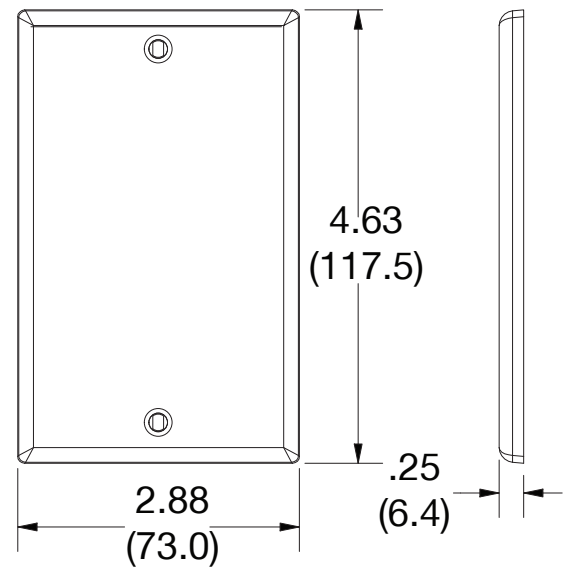

Wallplate Blank Box Mount 1-Gang

Features

- High-impact, self-extinguishing polycarbonate material
- More rigid; sharp lines and less dimpling
- Smooth satin finish; blends into wall with an optimum finish

Ordering Information

Description	Gang	Color	UPC Number	Catalog Number
Blank box mount wallplate, smooth satin finish, for use with cover enclosure	1	Brown	883778311031	P13

Listings

cULus Listed

Specifications

Material	Polycarbonate thermoplastic
Thickness	.25 (6.4)
Orientation	Orientation
Mounting	Screw
Mounting Screws	Painted steel
Dimensions	4.63 in x 2.88 in x 0.25 in
Flammability	UL 94 V2

Dimensions in Inches (mm)