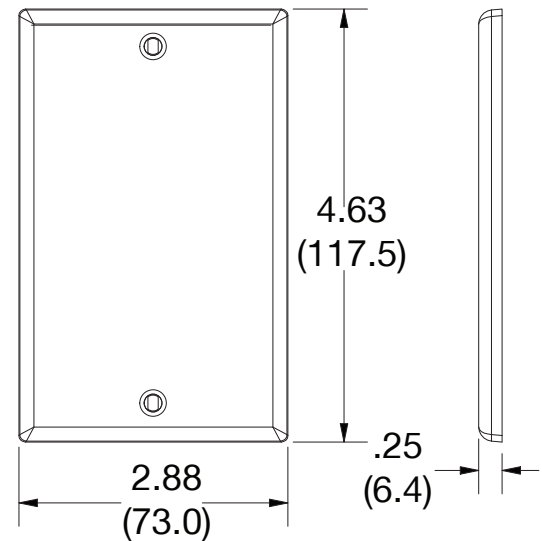

Ordering Information

Description	Gang	Color	UPC Number	Catalog Number
Blank box mount, smooth satin finish, for use with cover enclosure	1	Black	883778311277	P14BK

Listings

cULus Listed

Specifications

Material	Polycarbonate thermoplastic
Thickness	.25 (6.4)
Orientation	Orientation
Mounting	Screw
Mounting Screws	Painted steel
Dimensions	4.63 in x 2.88 in x 0.25 in
Flammability	UL 94 V2

Dimensions in Inches (mm)

Bryant Electric • An affiliate of Hubbell Incorporated (Delaware) • 40 Waterview Drive • Shelton, CT 06484
Phone (800) 323-2792 • Specifications subject to change without notice