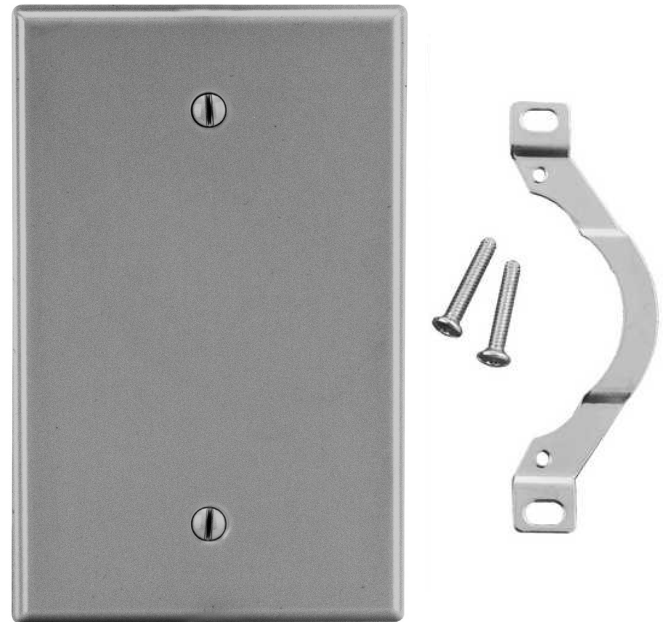

## Wallplate Blank Strap Mount 1-Gang

### Features

- High-impact, self-extinguishing polycarbonate material
- More rigid; sharp lines and less dimpling
- Smooth satin finish; blends into wall with an optimum finish

### Ordering Information

Description	Gang	Color	UPC Number	Catalog Number
Blank box mount, smooth satin finish, for use with cover enclosure	1	Gray	883778311284	P14GY

### Specifications

Material	Polycarbonate thermoplastic
Thickness	.25 (6.4)
Orientation	Orientation
Mounting	Screw
Mounting Screws	Painted steel
Dimensions	4.63 in x 2.88 in x 0.25 in
Flammability	UL 94 V2