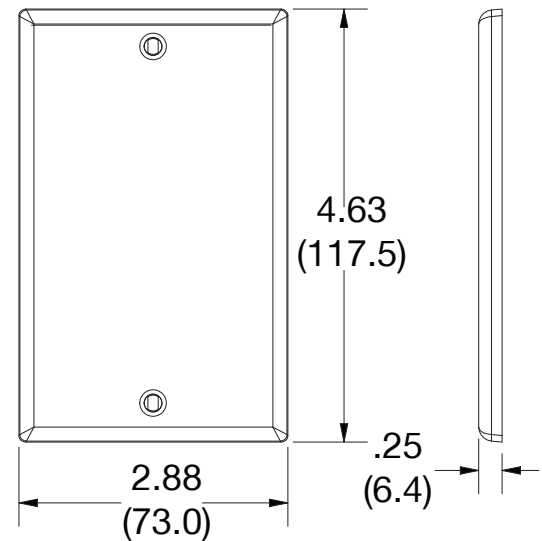

### Ordering Information

Description	Gang	Color	UPC Number	Catalog Number
Blank box mount, smooth satin finish, for use with cover enclosure	1	Gray	883778311284	P14GY

### Specifications

Material	Polycarbonate thermoplastic
Thickness	.25 (6.4)
Orientation	Orientation
Mounting	Screw
Mounting Screws	Painted steel
Dimensions	4.63 in x 2.88 in x 0.25 in
Flammability	UL 94 V2