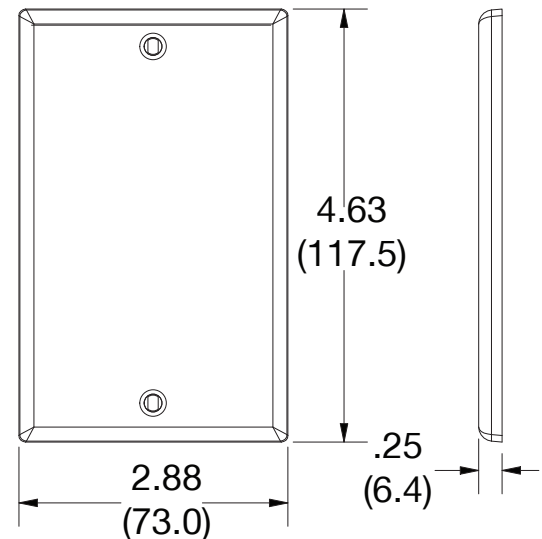

Wallplate Blank Strap Mount 1-Gang

Features

- High-impact, self-extinguishing polycarbonate material
- More rigid; sharp lines and less dimpling
- Smooth satin finish; blends into wall with an optimum finish

Ordering Information

Description	Gang	Color	UPC Number	Catalog Number
Blank box mount, smooth satin finish, for use with cover enclosure	1	Ivory	883778311291	P14I

Listings

cULus Listed

Specifications

Material	Polycarbonate thermoplastic
Thickness	.25 (6.4)
Orientation	Orientation
Mounting	Screw
Mounting Screws	Painted steel
Dimensions	4.63 in x 2.88 in x 0.25 in
Flammability	UL 94 V2

Dimensions in Inches (mm)

Bryant Electric • An affiliate of Hubbell Incorporated (Delaware) • 40 Waterview Drive • Shelton, CT 06484
Phone (800) 323-2792 • Specifications subject to change without notice