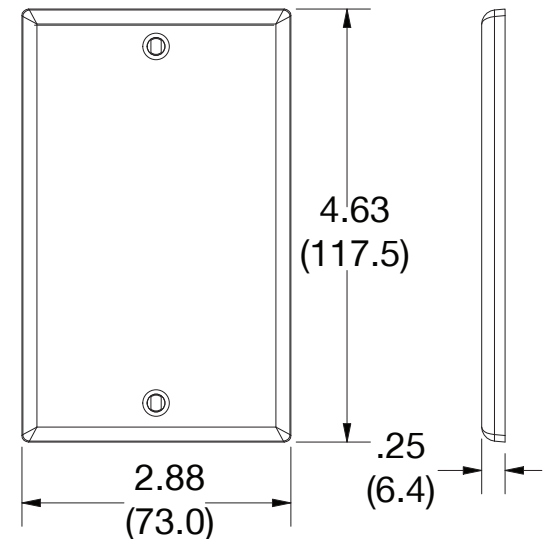

### Ordering Information

Description	Gang	Color	UPC Number	Catalog Number
Blank box mount, smooth satin finish, for use with cover enclosure	1	Red	883778311307	P14R

### Specifications

Material	Polycarbonate thermoplastic
Thickness	.25 (6.4)
Orientation	Orientation
Mounting	Screw
Mounting Screws	Painted steel
Dimensions	4.63 in x 2.88 in x 0.25 in
Flammability	UL 94 V2