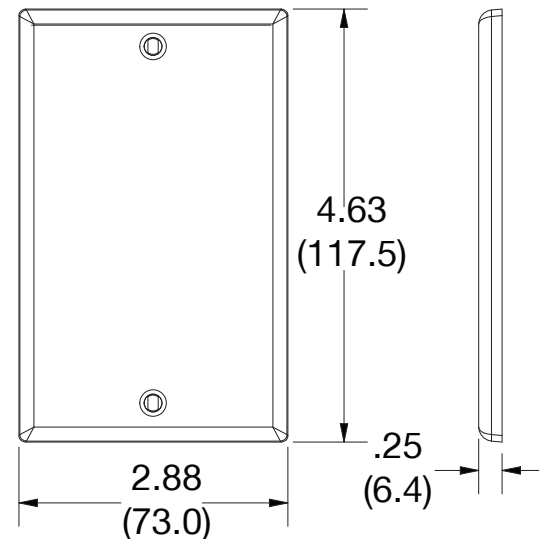

Wallplate Blank Strap Mount 1-Gang

Features

- High-impact, self-extinguishing polycarbonate material
- More rigid; sharp lines and less dimpling
- Smooth satin finish; blends into wall with an optimum finish

Ordering Information

Description	Gang	Color	UPC Number	Catalog Number
Blank box mount, smooth satin finish, for use with cover enclosure	1	White	883778311314	P14W

Listings

cULus Listed

Specifications

Material	Polycarbonate thermoplastic
Thickness	.25 (6.4)
Orientation	Orientation
Mounting	Screw
Mounting Screws	Painted steel
Dimensions	4.63 in x 2.88 in x 0.25 in
Flammability	UL 94 V2

Dimensions in Inches (mm)

Bryant Electric • An affiliate of Hubbell Incorporated (Delaware) • 40 Waterview Drive • Shelton, CT 06484
Phone (800) 323-2792 • Specifications subject to change without notice