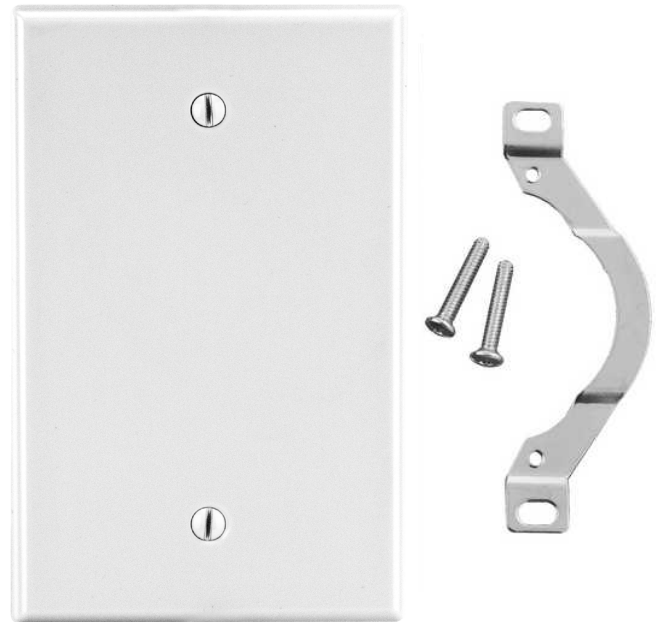

Wallplate Blank Strap Mount 1-Gang

Features

- High-impact, self-extinguishing polycarbonate material
- More rigid; sharp lines and less dimpling
- Smooth satin finish; blends into wall with an optimum finish

Ordering Information

Description	Gang	Color	UPC Number	Catalog Number
Blank box mount, smooth satin finish, for use with cover enclosure	1	White	883778311314	P14W

Listings

cULus Listed

Specifications

Material	Polycarbonate thermoplastic
Thickness	.25 (6.4)
Orientation	Orientation
Mounting	Screw
Mounting Screws	Painted steel
Dimensions	4.63 in x 2.88 in x 0.25 in
Flammability	UL 94 V2