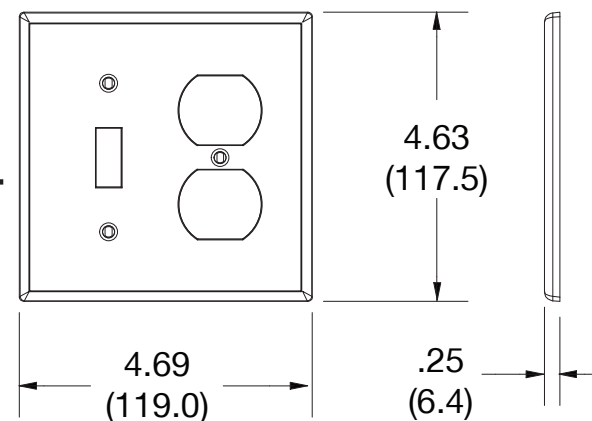

Ordering Information

Description	Gang	Color	UPC Number	Catalog Number
Duplex receptacle and toggle switch wallplate, smooth satin finish, for use with 1 duplex receptacle and 1 toggle switch	2	Black	883778311437	P18BK

Listings

cULus Listed

Specifications

Material	Polycarbonate thermoplastic
Thickness	.25 (6.4)
Orientation	Orientation
Mounting	Screw
Mounting Screws	Painted steel
Dimensions	4.63 in x 4.69 in x 0.25 in
Flammability	UL 94 V2

Dimensions in Inches (mm)

Bryant Electric • An affiliate of Hubbell Incorporated (Delaware) • 40 Waterview Drive • Shelton, CT 06484
Phone (800) 323-2792 • Specifications subject to change without notice