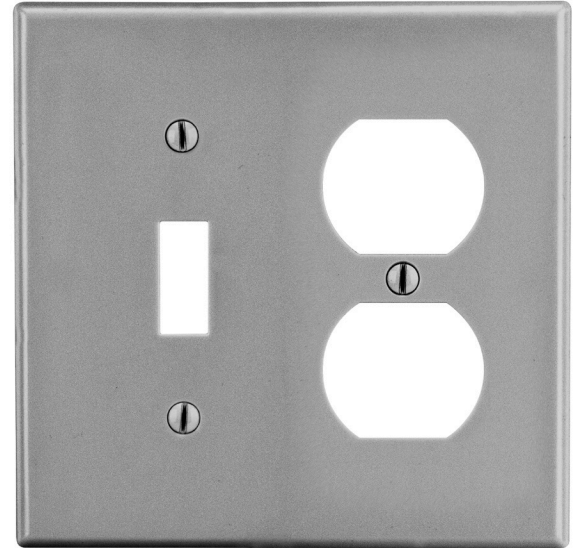

Wallplate Duplex and Toggle 2-Gang

Features

- High-impact, self-extinguishing polycarbonate material
- More rigid; sharp lines and less dimpling
- Smooth satin finish; blends into wall with an optimum finish

Ordering Information

Description	Gang	Color	UPC Number	Catalog Number
Duplex receptacle and toggle switch wallplate, smooth satin finish, for use with 1 duplex receptacle and 1 toggle switch	2	Gray	883778311444	P18GY

Listings

cULus Listed

Specifications

Material	Polycarbonate thermoplastic
Thickness	.25 (6.4)
Orientation	Orientation
Mounting	Screw
Mounting Screws	Painted steel
Dimensions	4.63 in x 4.69 in x 0.25 in
Flammability	UL 94 V2