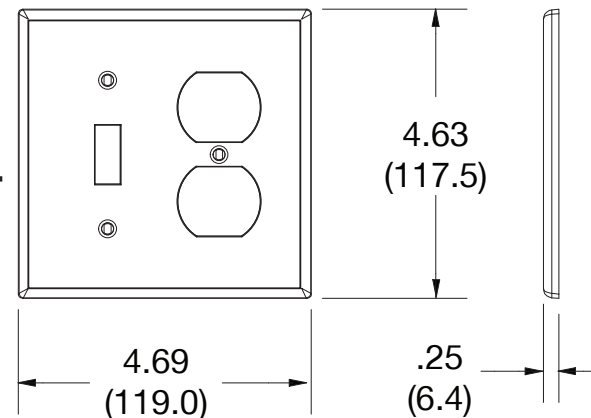

Ordering Information

Description	Gang	Color	UPC Number	Catalog Number
Duplex receptacle and toggle switch wallplate, smooth satin finish, for use with 1 duplex receptacle and 1 toggle switch	2	Gray	883778311444	P18GY

Listings

cULus Listed

Specifications

Material	Polycarbonate thermoplastic
Thickness	.25 (6.4)
Orientation	Orientation
Mounting	Screw
Mounting Screws	Painted steel
Dimensions	4.63 in x 4.69 in x 0.25 in
Flammability	UL 94 V2

Dimensions in Inches (mm)

Bryant Electric • An affiliate of Hubbell Incorporated (Delaware) • 40 Waterview Drive • Shelton, CT 06484
Phone (800) 323-2792 • Specifications subject to change without notice