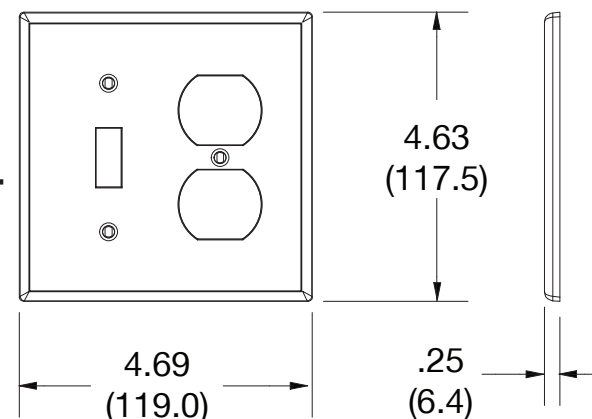

Ordering Information

Description	Gang	Color	UPC Number	Catalog Number
Duplex receptacle and toggle switch wallplate, smooth satin finish, for use with 1 duplex receptacle and 1 toggle switch	2	Ivory	883778311451	P18I

Listings

cULus Listed

Specifications

Material	Polycarbonate thermoplastic
Thickness	.25 (6.4)
Orientation	Orientation
Mounting	Screw
Mounting Screws	Painted steel
Dimensions	4.63 in x 4.69 in x 0.25 in
Flammability	UL 94 V2

Dimensions in Inches (mm)

Bryant Electric • An affiliate of Hubbell Incorporated (Delaware) • 40 Waterview Drive • Shelton, CT 06484
Phone (800) 323-2792 • Specifications subject to change without notice