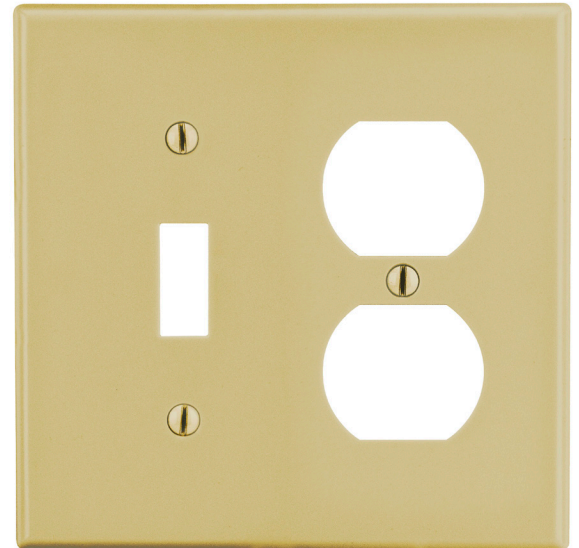

Wallplate Duplex and Toggle 2-Gang

Features

- High-impact, self-extinguishing polycarbonate material
- More rigid; sharp lines and less dimpling
- Smooth satin finish; blends into wall with an optimum finish

Ordering Information

Description	Gang	Color	UPC Number	Catalog Number
Duplex receptacle and toggle switch wallplate, smooth satin finish, for use with 1 duplex receptacle and 1 toggle switch	2	Ivory	883778311451	P18I

Listings

cULus Listed

Specifications

Material	Polycarbonate thermoplastic
Thickness	.25 (6.4)
Orientation	Orientation
Mounting	Screw
Mounting Screws	Painted steel
Dimensions	4.63 in x 4.69 in x 0.25 in
Flammability	UL 94 V2