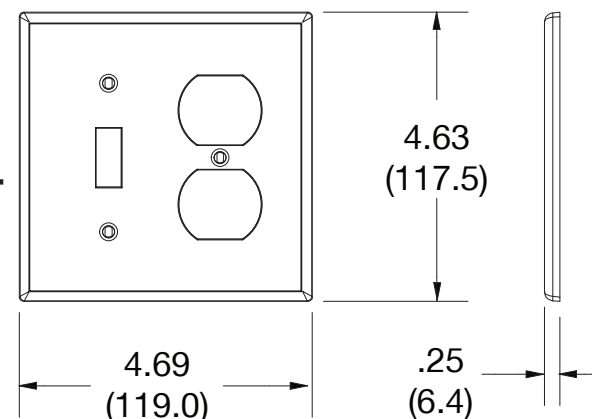

Ordering Information

Description	Gang	Color	UPC Number	Catalog Number
Duplex receptacle and toggle switch wallplate, smooth satin finish, for use with 1 duplex receptacle and 1 toggle switch	2	Light Almond	883778311468	P138LA

Listings

cULus Listed

Specifications

Material	Polycarbonate thermoplastic
Thickness	.25 (6.4)
Orientation	Orientation
Mounting	Screw
Mounting Screws	Painted steel
Dimensions	4.63 in x 4.69 in x 0.25 in
Flammability	UL 94 V2

Dimensions in Inches (mm)

Bryant Electric • An affiliate of Hubbell Incorporated (Delaware) • 40 Waterview Drive • Shelton, CT 06484
Phone (800) 323-2792 • Specifications subject to change without notice