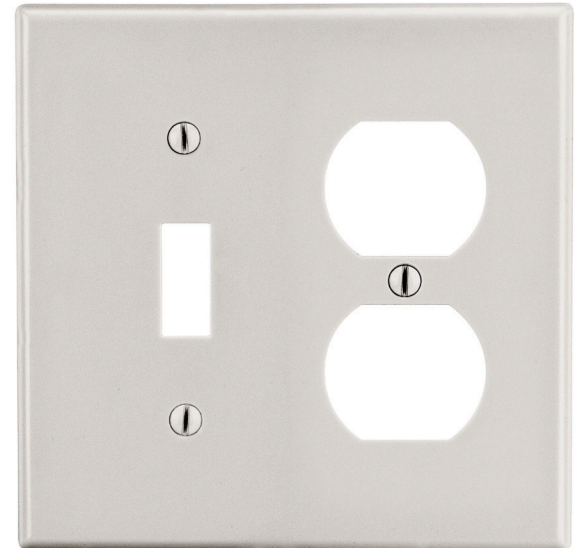

Wallplate Duplex and Toggle 2-Gang

Features

- High-impact, self-extinguishing polycarbonate material
- More rigid; sharp lines and less dimpling
- Smooth satin finish; blends into wall with an optimum finish

Ordering Information

Description	Gang	Color	UPC Number	Catalog Number
Duplex receptacle and toggle switch wallplate, smooth satin finish, for use with 1 duplex receptacle and 1 toggle switch	2	Light Almond	883778311468	P138LA

Listings

cULus Listed

Specifications

Material	Polycarbonate thermoplastic
Thickness	.25 (6.4)
Orientation	Orientation
Mounting	Screw
Mounting Screws	Painted steel
Dimensions	4.63 in x 4.69 in x 0.25 in
Flammability	UL 94 V2