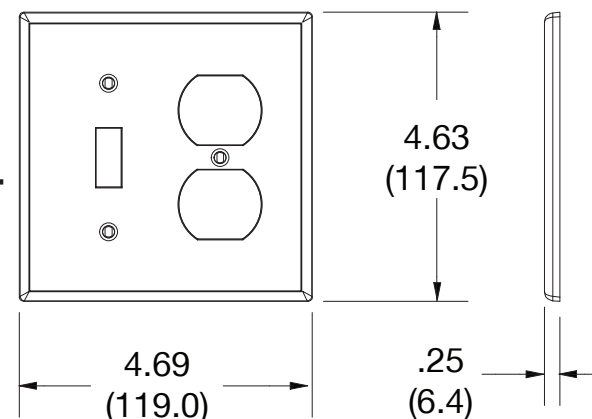

### Ordering Information

Description	Gang	Color	UPC Number	Catalog Number
Duplex receptacle and toggle switch wallplate, smooth satin finish, for use with 1 duplex receptacle and 1 toggle switch	2	Red	883778311475	P18R

### Specifications

Material	Polycarbonate thermoplastic
Thickness	.25 (6.4)
Orientation	Orientation
Mounting	Screw
Mounting Screws	Painted steel
Dimensions	4.63 in x 4.69 in x 0.25 in
Flammability	UL 94 V2

Dimensions in Inches (mm)

Bryant Electric • An affiliate of Hubbell Incorporated (Delaware) • 40 Waterview Drive • Shelton, CT 06484  
Phone (800) 323-2792 • Specifications subject to change without notice