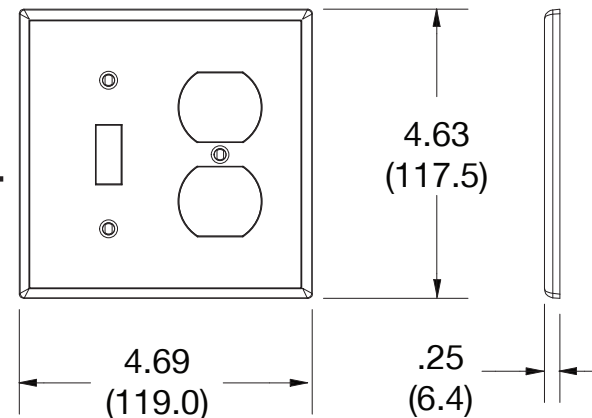

### Ordering Information

Description	Gang	Color	UPC Number	Catalog Number
Duplex receptacle and toggle switch wallplate, smooth satin finish, for use with 1 duplex receptacle and 1 toggle switch	2	Brown	883778311376	P18

### Specifications

Material	Polycarbonate thermoplastic
Thickness	.25 (6.4)
Orientation	Orientation
Mounting	Screw
Mounting Screws	Painted steel
Dimensions	4.63 in x 4.69 in x 0.25 in
Flammability	UL 94 V2

Dimensions in Inches (mm)

Bryant Electric • An affiliate of Hubbell Incorporated (Delaware) • 40 Waterview Drive • Shelton, CT 06484  
Phone (800) 323-2792 • Specifications subject to change without notice