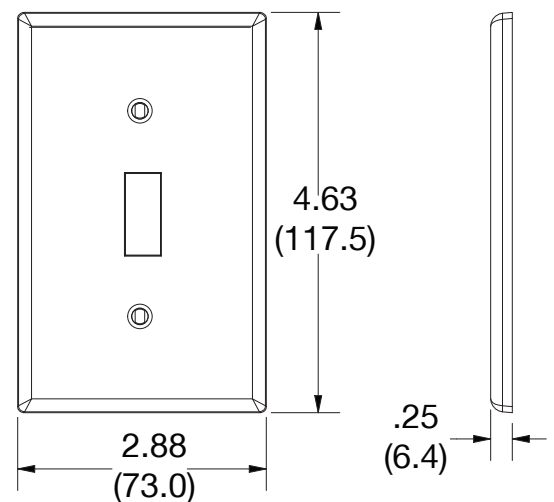

Wallplate Standard Toggle 1-Gang

Features

- High-impact, self-extinguishing polycarbonate material
- More rigid; sharp lines and less dimpling
- Smooth satin finish; blends into wall with an optimum finish
- Captive screw feature on single-gang versions, hold screws in place for quick installation

Ordering Information

| Description | Gang | Color | UPC Number | Catalog Number |
|---|------|-------|--------------|----------------|
| Toggle wallplate, smooth satin finish, for use with toggle switch | 1 | Black | 883778311499 | P1BK |

Listings

cULus Listed

Specifications

| | |
|-----------------|-----------------------------|
| Material | Polycarbonate thermoplastic |
| Thickness | .25 (6.4) |
| Orientation | Orientation |
| Mounting | Screw |
| Mounting Screws | Painted steel |
| Dimensions | 4.63 in x 2.88 in x 0.25 in |
| Flammability | UL 94 V2 |

Dimensions in Inches (mm)

Bryant Electric • An affiliate of Hubbell Incorporated (Delaware) • 40 Waterview Drive • Shelton, CT 06484
Phone (800) 323-2792 • Specifications subject to change without notice