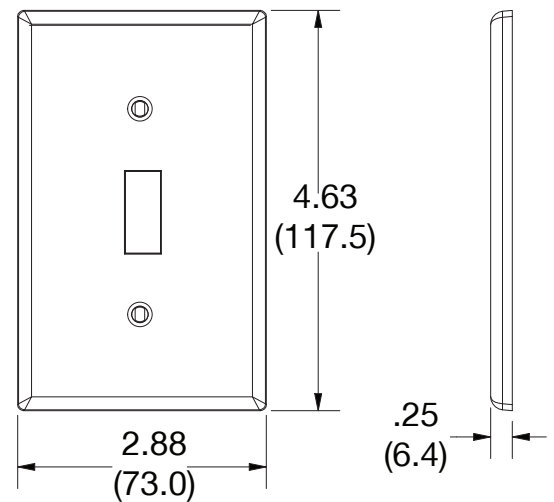

Wallplate Standard Toggle 1-Gang

Features

- High-impact, self-extinguishing polycarbonate material
- More rigid; sharp lines and less dimpling
- Smooth satin finish; blends into wall with an optimum finish
- Captive screw feature on single-gang versions, hold screws in place for quick installation

Ordering Information

Description	Gang	Color	UPC Number	Catalog Number
Toggle wallplate, smooth satin finish, for use with toggle switch	1	Gray	883778311505	P1GY

Listings

cULus Listed

Specifications

Material	Polycarbonate thermoplastic
Thickness	.25 (6.4)
Orientation	Orientation
Mounting	Screw
Mounting Screws	Painted steel
Dimensions	4.63 in x 2.88 in x 0.25 in
Flammability	UL 94 V2

Dimensions in Inches (mm)

Bryant Electric • An affiliate of Hubbell Incorporated (Delaware) • 40 Waterview Drive • Shelton, CT 06484
Phone (800) 323-2792 • Specifications subject to change without notice