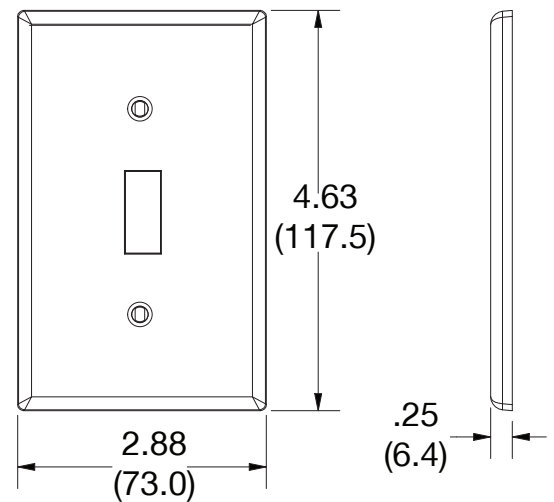

Wallplate Standard Toggle 1-Gang

Features

- High-impact, self-extinguishing polycarbonate material
- More rigid; sharp lines and less dimpling
- Smooth satin finish; blends into wall with an optimum finish
- Captive screw feature on single-gang versions, hold screws in place for quick installation

Ordering Information

Description	Gang	Color	UPC Number	Catalog Number
Toggle wallplate, smooth satin finish, for use with toggle switch	1	Ivory	883778311512	P11

Listings

cULus Listed

Specifications

Material	Polycarbonate thermoplastic
Thickness	.25 (6.4)
Orientation	Orientation
Mounting	Screw
Mounting Screws	Painted steel
Dimensions	4.63 in x 2.88 in x 0.25 in
Flammability	UL 94 V2

Dimensions in Inches (mm)

Bryant Electric • An affiliate of Hubbell Incorporated (Delaware) • 40 Waterview Drive • Shelton, CT 06484
Phone (800) 323-2792 • Specifications subject to change without notice