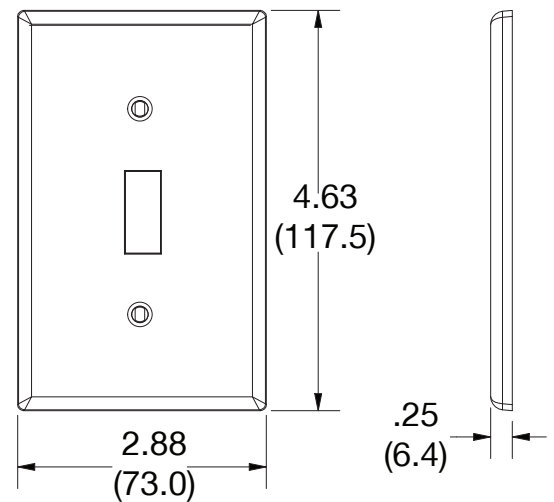

Wallplate Standard Toggle 1-Gang

Features

- High-impact, self-extinguishing polycarbonate material
- More rigid; sharp lines and less dimpling
- Smooth satin finish; blends into wall with an optimum finish
- Captive screw feature on single-gang versions, hold screws in place for quick installation

Ordering Information

Description	Gang	Color	UPC Number	Catalog Number
Toggle wallplate, smooth satin finish, for use with toggle switch	1	Light Almond	883778311529	P1LA

Listings

cULus Listed

Specifications

Material	Polycarbonate thermoplastic
Thickness	.25 (6.4)
Orientation	Orientation
Mounting	Screw
Mounting Screws	Painted steel
Dimensions	4.63 in x 2.88 in x 0.25 in
Flammability	UL 94 V2

Dimensions in Inches (mm)