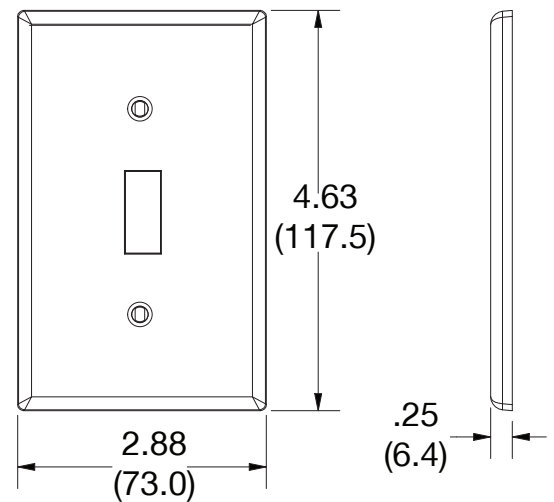

Wallplate Standard Toggle 1-Gang

Features

- High-impact, self-extinguishing polycarbonate material
- More rigid; sharp lines and less dimpling
- Smooth satin finish; blends into wall with an optimum finish
- Captive screw feature on single-gang versions, hold screws in place for quick installation

Ordering Information

Description	Gang	Color	UPC Number	Catalog Number
Toggle wallplate, smooth satin finish, for use with toggle switch	1	Red	883778311536	P1R

Listings

cULus Listed

Specifications

Material	Polycarbonate thermoplastic
Thickness	.25 (6.4)
Orientation	Orientation
Mounting	Screw
Mounting Screws	Painted steel
Dimensions	4.63 in x 2.88 in x 0.25 in
Flammability	UL 94 V2

Dimensions in Inches (mm)

Bryant Electric • An affiliate of Hubbell Incorporated (Delaware) • 40 Waterview Drive • Shelton, CT 06484
Phone (800) 323-2792 • Specifications subject to change without notice