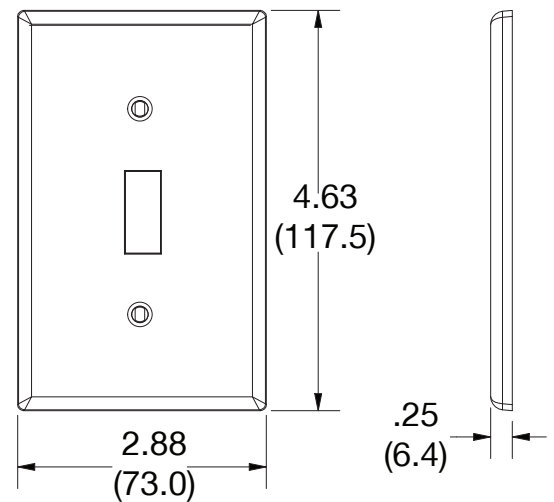

### Ordering Information

Description	Gang	Color	UPC Number	Catalog Number
Toggle wallplate, smooth satin finish, for use with toggle switch	1	White	883778311543	P1W

### Specifications

Material	Polycarbonate thermoplastic
Thickness	.25 (6.4)
Orientation	Orientation
Mounting	Screw
Mounting Screws	Painted steel
Dimensions	4.63 in x 2.88 in x 0.25 in
Flammability	UL 94 V2