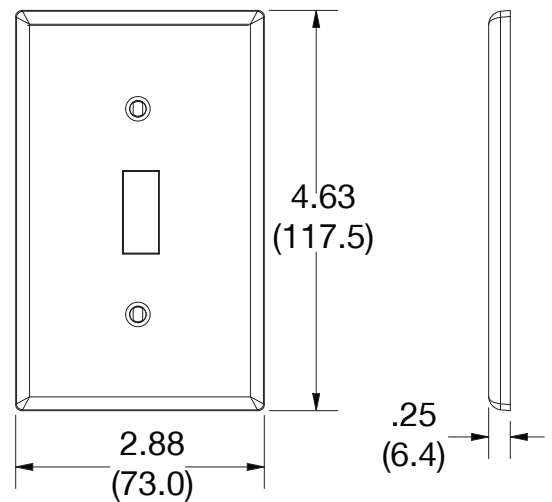

### Ordering Information

Description	Gang	Color	UPC Number	Catalog Number
Toggle wallplate, smooth satin finish, for use with toggle switch	1	Brown	883778310621	P1

### Specifications

Material	Polycarbonate thermoplastic
Thickness	.25 (6.4)
Orientation	Orientation
Mounting	Screw
Mounting Screws	Painted steel
Dimensions	4.63 in x 2.88 in x 0.25 in
Flammability	UL 94 V2