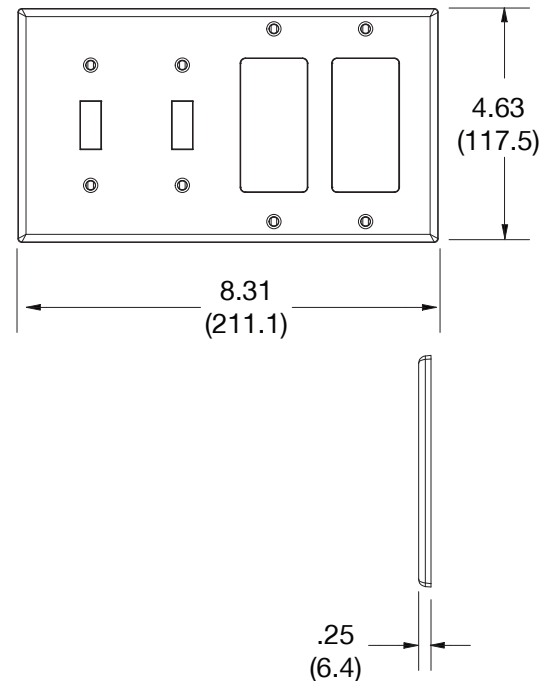

Wallplate Toggle and Decorator 4-Gang

Features

- High-impact, self-extinguishing polycarbonate material
- More rigid; sharp lines and less dimpling
- Smooth satin finish; blends into wall with an optimum finish

Ordering Information

Description	Gang	Color	UPC Number	Catalog Number
Toggle and decorator wallplate, smooth satin finish, for use with 2 toggle switches and 2 decorator devices	4	Black	883778311635	P2262BK

Listings

cULus Listed

Specifications

Material	Polycarbonate thermoplastic
Thickness	.25 (6.4)
Orientation	Orientation
Mounting	Screw
Mounting Screws	Painted steel
Dimensions	4.63 in x 8.31 in x 0.25 in
Flammability	UL 94 V2

Dimensions in Inches (mm)

Bryant Electric • An affiliate of Hubbell Incorporated (Delaware) • 40 Waterview Drive • Shelton, CT 06484
Phone (800) 323-2792 • Specifications subject to change without notice