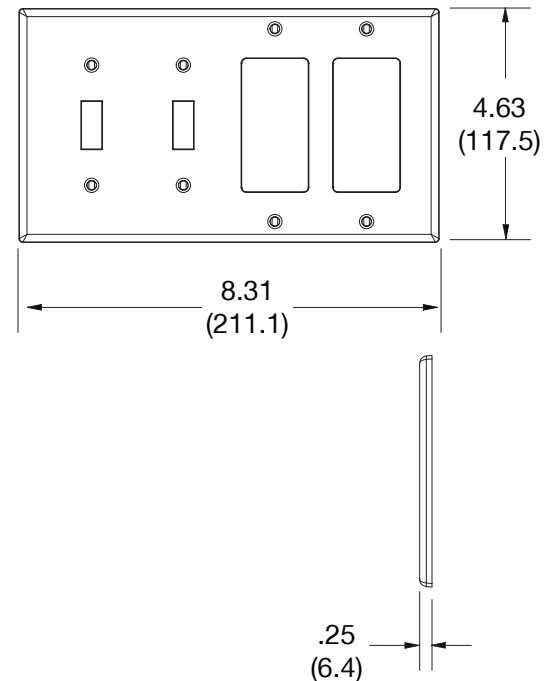

Wallplate Toggle and Decorator 4-Gang

Features

- High-impact, self-extinguishing polycarbonate material
- More rigid; sharp lines and less dimpling
- Smooth satin finish; blends into wall with an optimum finish

Ordering Information

Description	Gang	Color	UPC Number	Catalog Number
Toggle and decorator wallplate, smooth satin finish, for use with 2 toggle switches and 2 decorator devices	4	Ivory	883778311659	P2262I

Listings

cULus Listed

Specifications

Material	Polycarbonate thermoplastic
Thickness	.25 (6.4)
Orientation	Orientation
Mounting	Screw
Mounting Screws	Painted steel
Dimensions	4.63 in x 8.31 in x 0.25 in
Flammability	UL 94 V2

Dimensions in Inches (mm)

Bryant Electric • An affiliate of Hubbell Incorporated (Delaware) • 40 Waterview Drive • Shelton, CT 06484
Phone (800) 323-2792 • Specifications subject to change without notice