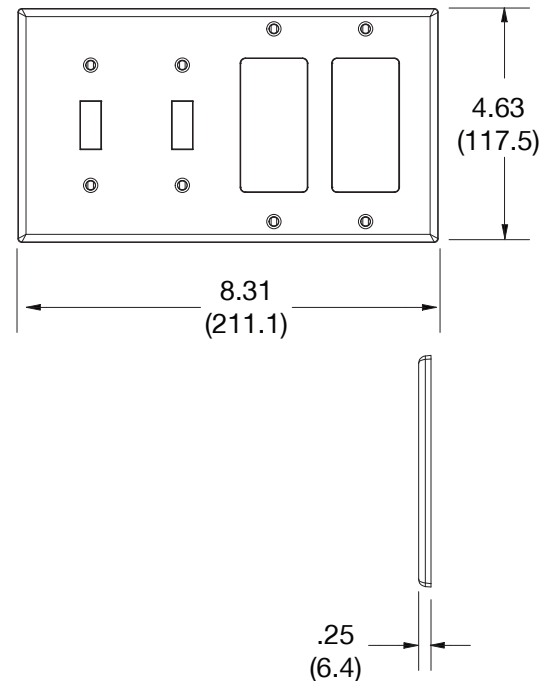

Wallplate Toggle and Decorator 4-Gang

Features

- High-impact, self-extinguishing polycarbonate material
- More rigid; sharp lines and less dimpling
- Smooth satin finish; blends into wall with an optimum finish

Ordering Information

Description	Gang	Color	UPC Number	Catalog Number
Toggle and decorator wallplate, smooth satin finish, for use with 2 toggle switches and 2 decorator devices	4	Light Almond	883778311666	P2262LA

Listings

cULus Listed

Specifications

Material	Polycarbonate thermoplastic
Thickness	.25 (6.4)
Orientation	Orientation
Mounting	Screw
Mounting Screws	Painted steel
Dimensions	4.63 in x 8.31 in x 0.25 in
Flammability	UL 94 V2

Dimensions in Inches (mm)

Bryant Electric • An affiliate of Hubbell Incorporated (Delaware) • 40 Waterview Drive • Shelton, CT 06484
Phone (800) 323-2792 • Specifications subject to change without notice