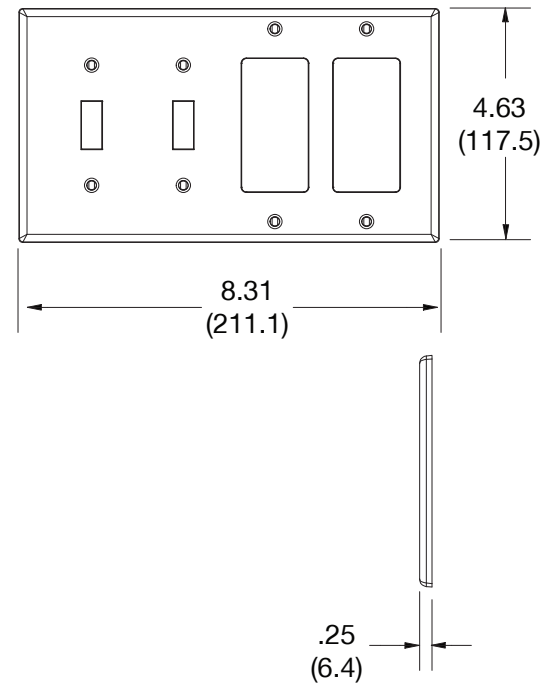

Wallplate Toggle and Decorator 4-Gang

Features

- High-impact, self-extinguishing polycarbonate material
- More rigid; sharp lines and less dimpling
- Smooth satin finish; blends into wall with an optimum finish

Ordering Information

Description	Gang	Color	UPC Number	Catalog Number
Toggle and decorator wallplate, smooth satin finish, for use with 2 toggle switches and 2 decorator devices	4	White	883778311673	P2262W

Listings

cULus Listed

Specifications

Material	Polycarbonate thermoplastic
Thickness	.25 (6.4)
Orientation	Orientation
Mounting	Screw
Mounting Screws	Painted steel
Dimensions	4.63 in x 8.31 in x 0.25 in
Flammability	UL 94 V2

Dimensions in Inches (mm)

Bryant Electric • An affiliate of Hubbell Incorporated (Delaware) • 40 Waterview Drive • Shelton, CT 06484
Phone (800) 323-2792 • Specifications subject to change without notice