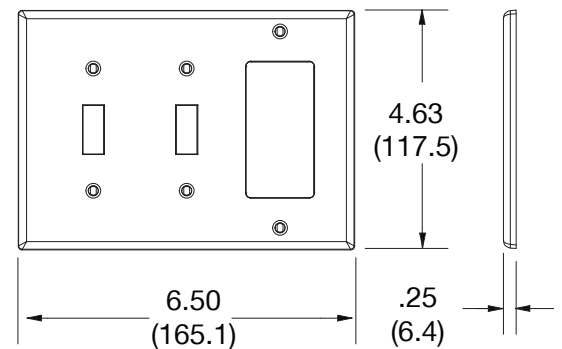

### Ordering Information

Description	Gang	Color	UPC Number	Catalog Number
Toggle and decorator wallplate, smooth satin finish, for use with 2 toggle switches and 1 decorator	3	Black	883778311680	<b>P226BK</b>

### Specifications

Material	Polycarbonate thermoplastic
Thickness	.25 (6.4)
Orientation	Orientation
Mounting	Screw
Mounting Screws	Painted steel
Dimensions	4.63 in x 6.50 in x 0.25 in
Flammability	UL 94 V2