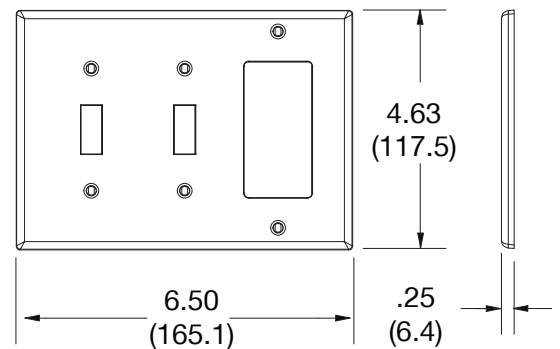

Wallplate Toggle Switch and Decorator 3-Gang

Features

- High-impact, self-extinguishing polycarbonate material
- More rigid; sharp lines and less dimpling
- Smooth satin finish; blends into wall with an optimum finish

Ordering Information

Description	Gang	Color	UPC Number	Catalog Number
Toggle and decorator wallplate, smooth satin finish, for use with 2 toggle switches and 1 decorator	3	Gray	883778311697	P226GY

Listings

cULus Listed

Specifications

Material	Polycarbonate thermoplastic
Thickness	.25 (6.4)
Orientation	Orientation
Mounting	Screw
Mounting Screws	Painted steel
Dimensions	4.63 in x 6.50 in x 0.25 in
Flammability	UL 94 V2

Dimensions in Inches (mm)

Bryant Electric • An affiliate of Hubbell Incorporated (Delaware) • 40 Waterview Drive • Shelton, CT 06484
Phone (800) 323-2792 • Specifications subject to change without notice