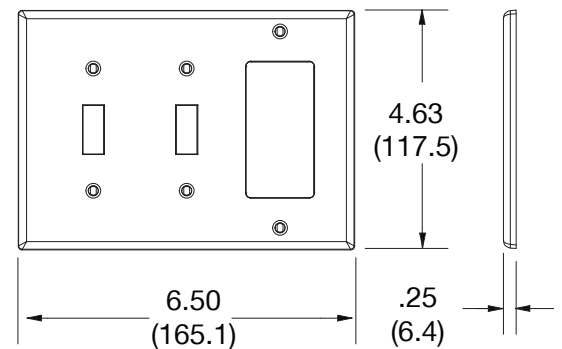

Wallplate Toggle Switch and Decorator 3-Gang

Features

- High-impact, self-extinguishing polycarbonate material
- More rigid; sharp lines and less dimpling
- Smooth satin finish; blends into wall with an optimum finish

Ordering Information

Description	Gang	Color	UPC Number	Catalog Number
Toggle and decorator wallplate, smooth satin finish, for use with 2 toggle switches and 1 decorator	3	Brown	883778311611	P226

Listings

cULus Listed

Specifications

Material	Polycarbonate thermoplastic
Thickness	.25 (6.4)
Orientation	Orientation
Mounting	Screw
Mounting Screws	Painted steel
Dimensions	4.63 in x 6.50 in x 0.25 in
Flammability	UL 94 V2

Dimensions in Inches (mm)

Bryant Electric • An affiliate of Hubbell Incorporated (Delaware) • 40 Waterview Drive • Shelton, CT 06484
Phone (800) 323-2792 • Specifications subject to change without notice