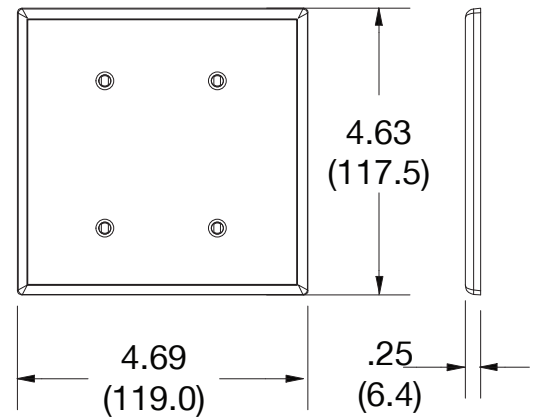

Wallplate Blank Strap Mount 2-Gang

Features

- High-impact, self-extinguishing polycarbonate material
- More rigid; sharp lines and less dimpling
- Smooth satin finish; blends into wall with an optimum finish

Ordering Information

Description	Gang	Color	UPC Number	Catalog Number
Blank strap mount wallplate, smooth satin finish, for use with for use with cover enclosure	2	Black	883778315510	P24BK

Listings

cULus Listed

Specifications

Material	Polycarbonate thermoplastic
Thickness	.25 (6.4)
Orientation	Orientation
Mounting	Screw
Mounting Screws	Painted steel
Dimensions	4.63 in x 4.69 in x 0.25 in
Flammability	UL 94 V2

Dimensions in Inches (mm)

Bryant Electric • An affiliate of Hubbell Incorporated (Delaware) • 40 Waterview Drive • Shelton, CT 06484
Phone (800) 323-2792 • Specifications subject to change without notice