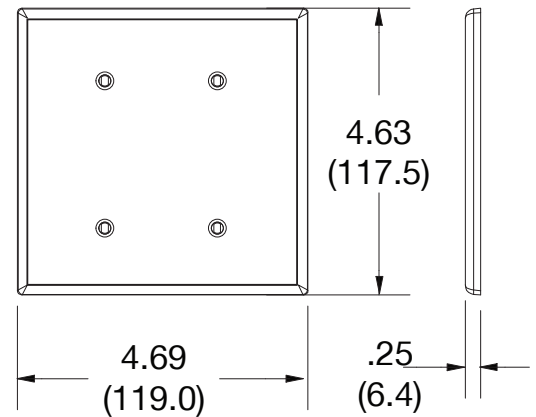

Wallplate Blank Strap Mount 2-Gang

Features

- High-impact, self-extinguishing polycarbonate material
- More rigid; sharp lines and less dimpling
- Smooth satin finish; blends into wall with an optimum finish

Ordering Information

| Description | Gang | Color | UPC Number | Catalog Number |
|---|------|-------|--------------|----------------|
| Blank strap mount wallplate, smooth satin finish, for use with for use with cover enclosure | 2 | Gray | 883778315527 | P24GY |

Listings

cULus Listed

Specifications

| | |
|-----------------|-----------------------------|
| Material | Polycarbonate thermoplastic |
| Thickness | .25 (6.4) |
| Orientation | Orientation |
| Mounting | Screw |
| Mounting Screws | Painted steel |
| Dimensions | 4.63 in x 4.69 in x 0.25 in |
| Flammability | UL 94 V2 |

Dimensions in Inches (mm)

Bryant Electric • An affiliate of Hubbell Incorporated (Delaware) • 40 Waterview Drive • Shelton, CT 06484
Phone (800) 323-2792 • Specifications subject to change without notice