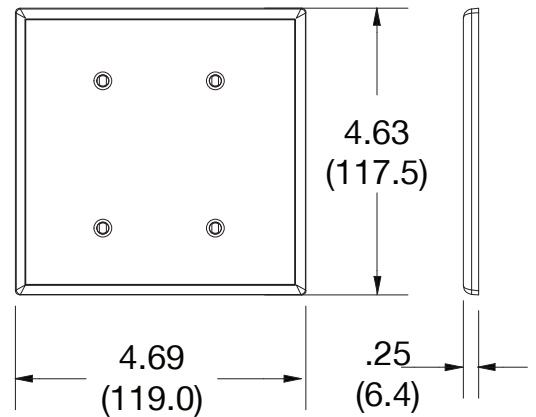

### Ordering Information

Description	Gang	Color	UPC Number	Catalog Number
Blank box mount wallplate, smooth satin finish, for use with for use with cover enclosure	2	Ivory	883778315534	P24I

### Specifications

Material	Polycarbonate thermoplastic
Thickness	.25 (6.4)
Orientation	Orientation
Mounting	Screw
Mounting Screws	Painted steel
Dimensions	4.63 in x 4.69 in x 0.25 in
Flammability	UL 94 V2