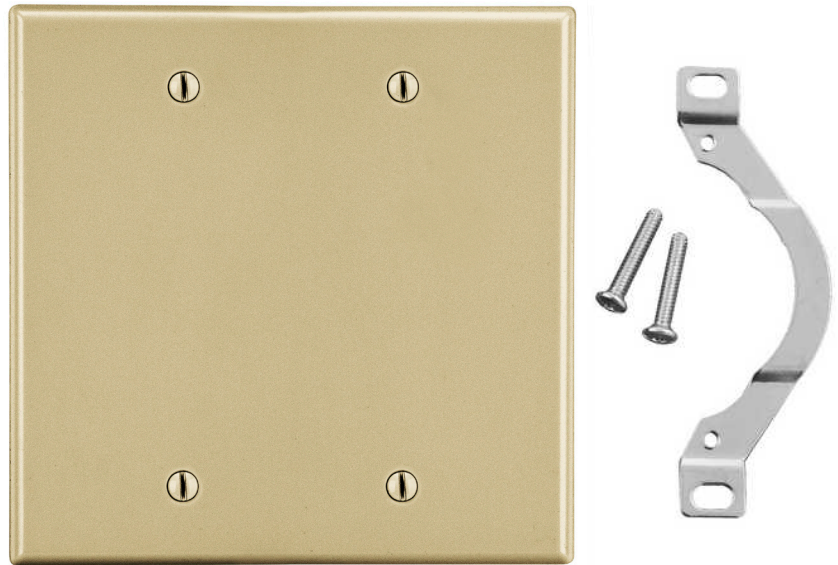

## Wallplate Blank Strap Mount 2-Gang

### Features

- High-impact, self-extinguishing polycarbonate material
- More rigid; sharp lines and less dimpling
- Smooth satin finish; blends into wall with an optimum finish

### Ordering Information

Description	Gang	Color	UPC Number	Catalog Number
Blank box mount wallplate, smooth satin finish, for use with for use with cover enclosure	2	Ivory	883778315534	P24I

### Specifications

Material	Polycarbonate thermoplastic
Thickness	.25 (6.4)
Orientation	Orientation
Mounting	Screw
Mounting Screws	Painted steel
Dimensions	4.63 in x 4.69 in x 0.25 in
Flammability	UL 94 V2