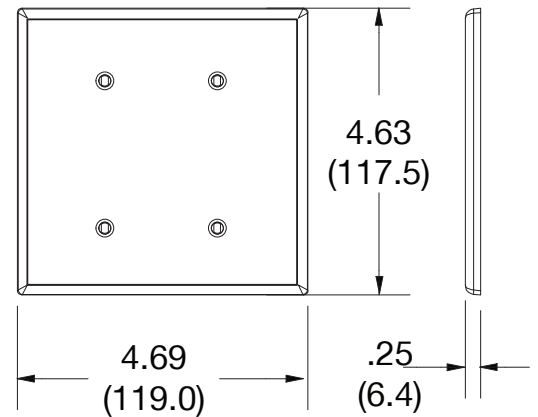

Wallplate Blank Strap Mount 2-Gang

Features

- High-impact, self-extinguishing polycarbonate material
- More rigid; sharp lines and less dimpling
- Smooth satin finish; blends into wall with an optimum finish

Ordering Information

Description	Gang	Color	UPC Number	Catalog Number
Blank box mount wallplate, smooth satin finish, for use with for use with cover enclosure	2	Red	883778315541	P24R

Listings

cULus Listed

Specifications

Material	Polycarbonate thermoplastic
Thickness	.25 (6.4)
Orientation	Orientation
Mounting	Screw
Mounting Screws	Painted steel
Dimensions	4.63 in x 4.69 in x 0.25 in
Flammability	UL 94 V2

Dimensions in Inches (mm)

Bryant Electric • An affiliate of Hubbell Incorporated (Delaware) • 40 Waterview Drive • Shelton, CT 06484
Phone (800) 323-2792 • Specifications subject to change without notice