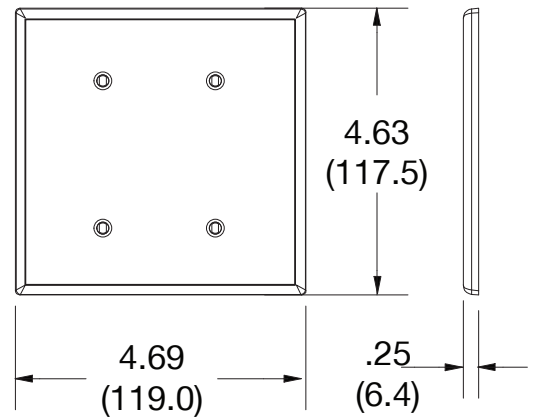

Wallplate Blank Strap Mount 2-Gang

Features

- High-impact, self-extinguishing polycarbonate material
- More rigid; sharp lines and less dimpling
- Smooth satin finish; blends into wall with an optimum finish

Ordering Information

Description	Gang	Color	UPC Number	Catalog Number
Blank box mount wallplate, smooth satin finish, for use with for use with cover enclosure	2	White	883778315558	P24W

Listings

cULus Listed

Specifications

Material	Polycarbonate thermoplastic
Thickness	.25 (6.4)
Orientation	Orientation
Mounting	Screw
Mounting Screws	Painted steel
Dimensions	4.63 in x 4.69 in x 0.25 in
Flammability	UL 94 V2

Dimensions in Inches (mm)

Bryant Electric • An affiliate of Hubbell Incorporated (Delaware) • 40 Waterview Drive • Shelton, CT 06484
Phone (800) 323-2792 • Specifications subject to change without notice