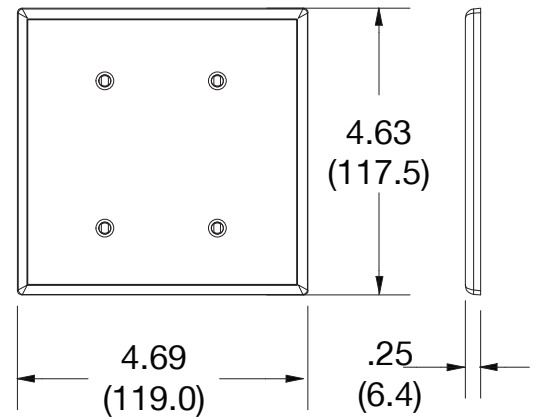

### Ordering Information

Description	Gang	Color	UPC Number	Catalog Number
Blank strap mount wallplate, smooth satin finish, for use with for use with cover enclosure	2	Brown	883778315503	P24

### Specifications

Material	Polycarbonate thermoplastic
Thickness	.25 (6.4)
Orientation	Orientation
Mounting	Screw
Mounting Screws	Painted steel
Dimensions	4.63 in x 4.69 in x 0.25 in
Flammability	UL 94 V2