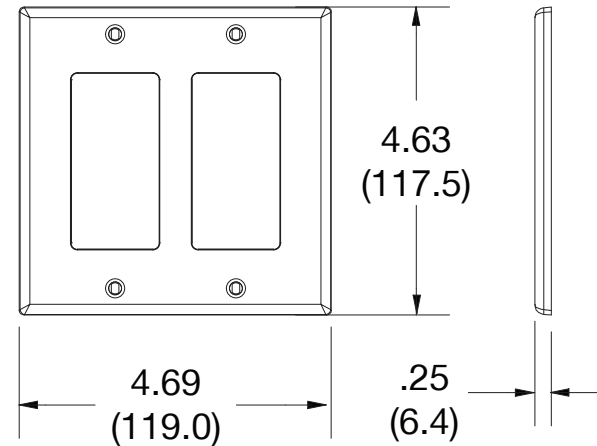

Wallplate Decorator 2-Gang

Features

- High-impact, self-extinguishing polycarbonate material
- More rigid; sharp lines and less dimpling
- Smooth satin finish; blends into wall with an optimum finish

Ordering Information

Description	Gang	Color	UPC Number	Catalog Number
Decorator wallplate, smooth satin finish, for use with 2 decorator devices	2	White	883778311864	P262W

Listings

cULus Listed

Specifications

Material	Polycarbonate thermoplastic
Thickness	.25 (6.4)
Orientation	Orientation
Mounting	Screw
Mounting Screws	Painted steel
Dimensions	4.63 in x 4.69 in x 0.25 in
Flammability	UL 94 V2

Dimensions in Inches (mm)

Bryant Electric • An affiliate of Hubbell Incorporated (Delaware) • 40 Waterview Drive • Shelton, CT 06484
Phone (800) 323-2792 • Specifications subject to change without notice