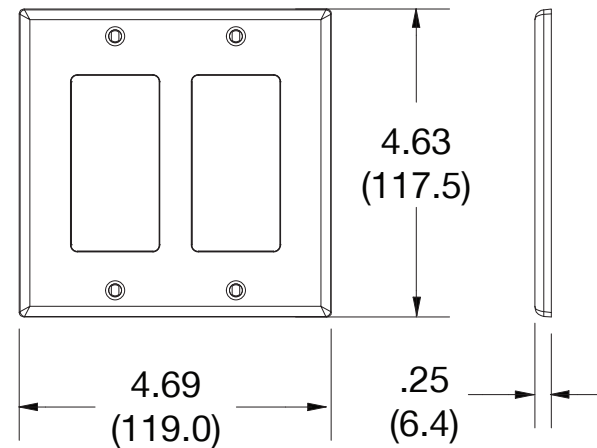

Wallplate Decorator 2-Gang

Features

- High-impact, self-extinguishing polycarbonate material
- More rigid; sharp lines and less dimpling
- Smooth satin finish; blends into wall with an optimum finish

Ordering Information

Description	Gang	Color	UPC Number	Catalog Number
Decorator wallplate, smooth satin finish, for use with 2 decorator devices	2	Brown	883778311802	P262

Listings

cULus Listed

Specifications

Material	Polycarbonate thermoplastic
Thickness	.25 (6.4)
Orientation	Orientation
Mounting	Screw
Mounting Screws	Painted steel
Dimensions	4.63 in x 4.69 in x 0.25 in
Flammability	UL 94 V2

Dimensions in Inches (mm)

Bryant Electric • An affiliate of Hubbell Incorporated (Delaware) • 40 Waterview Drive • Shelton, CT 06484
Phone (800) 323-2792 • Specifications subject to change without notice