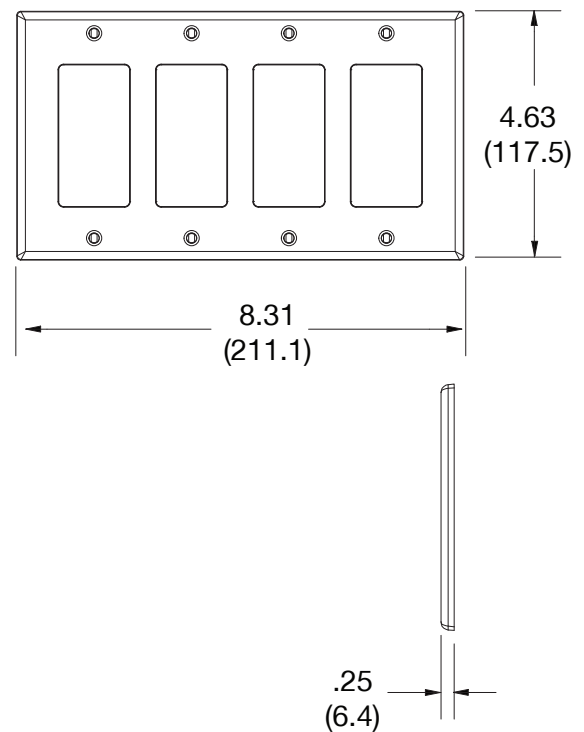

Wallplate Decorator 4-Gang

Features

- High-impact, self-extinguishing polycarbonate material
- More rigid; sharp lines and less dimpling
- Smooth satin finish; blends into wall with an optimum finish

Ordering Information

Description	Gang	Color	UPC Number	Catalog Number
Decorator wallplate, smooth satin finish, for use with 4 decorator devices	4	Gray	883778311963	P264GY

Listings

cULus Listed

Specifications

Material	Polycarbonate thermoplastic
Thickness	.25 (6.4)
Orientation	Orientation
Mounting	Screw
Mounting Screws	Painted steel
Dimensions	4.63 in x 8.31 in x 0.25 in
Flammability	UL 94 V2

Dimensions in Inches (mm)

Bryant Electric • An affiliate of Hubbell Incorporated (Delaware) • 40 Waterview Drive • Shelton, CT 06484
Phone (800) 323-2792 • Specifications subject to change without notice