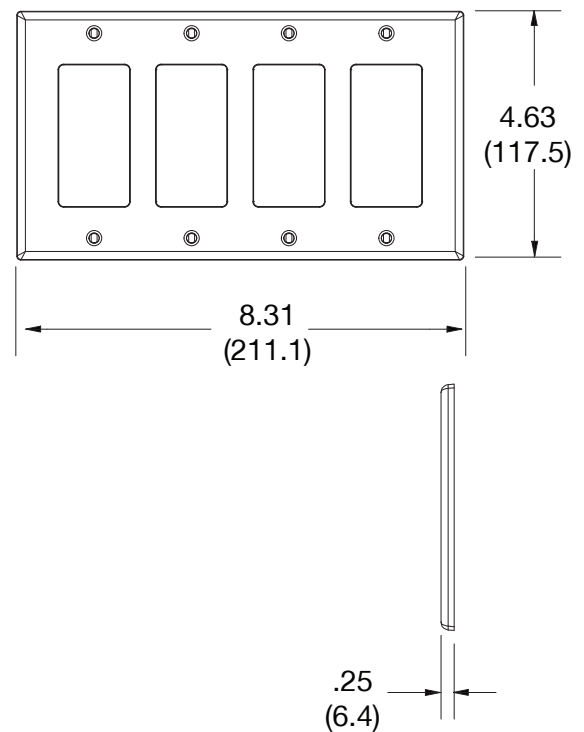

Wallplate Decorator 4-Gang

Features

- High-impact, self-extinguishing polycarbonate material
- More rigid; sharp lines and less dimpling
- Smooth satin finish; blends into wall with an optimum finish

Ordering Information

Description	Gang	Color	UPC Number	Catalog Number
Decorator wallplate, smooth satin finish, for use with 4 decorator devices	4	White	883778311994	P264W

Listings

cULus Listed

Specifications

Material	Polycarbonate thermoplastic
Thickness	.25 (6.4)
Orientation	Orientation
Mounting	Screw
Mounting Screws	Painted steel
Dimensions	4.63 in x 8.31 in x 0.25 in
Flammability	UL 94 V2

Dimensions in Inches (mm)

Bryant Electric • An affiliate of Hubbell Incorporated (Delaware) • 40 Waterview Drive • Shelton, CT 06484
Phone (800) 323-2792 • Specifications subject to change without notice