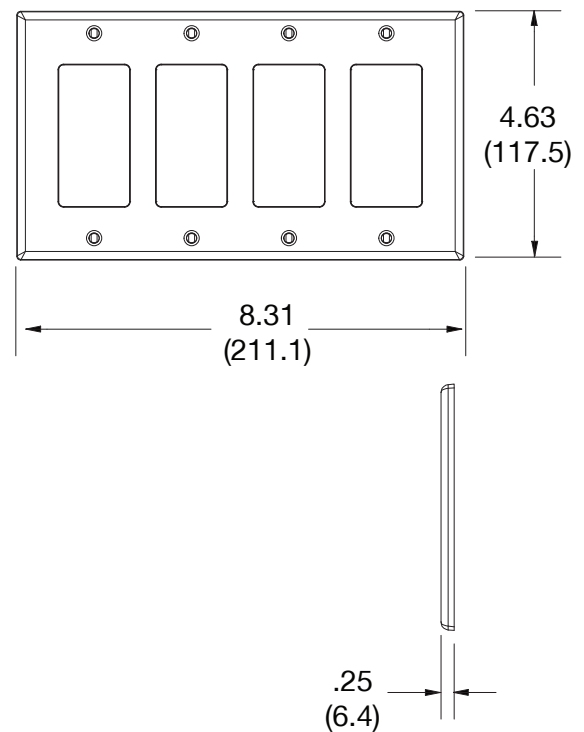

Wallplate Decorator 4-Gang

Features

- High-impact, self-extinguishing polycarbonate material
- More rigid; sharp lines and less dimpling
- Smooth satin finish; blends into wall with an optimum finish

Ordering Information

Description	Gang	Color	UPC Number	Catalog Number
Decorator wallplate, smooth satin finish, for use with 4 decorator devices	4	Brown	883778311949	P264

Listings

cULus Listed

Specifications

Material	Polycarbonate thermoplastic
Thickness	.25 (6.4)
Orientation	Orientation
Mounting	Screw
Mounting Screws	Painted steel
Dimensions	4.63 in x 8.31 in x 0.25 in
Flammability	UL 94 V2

Dimensions in Inches (mm)

Bryant Electric • An affiliate of Hubbell Incorporated (Delaware) • 40 Waterview Drive • Shelton, CT 06484
Phone (800) 323-2792 • Specifications subject to change without notice