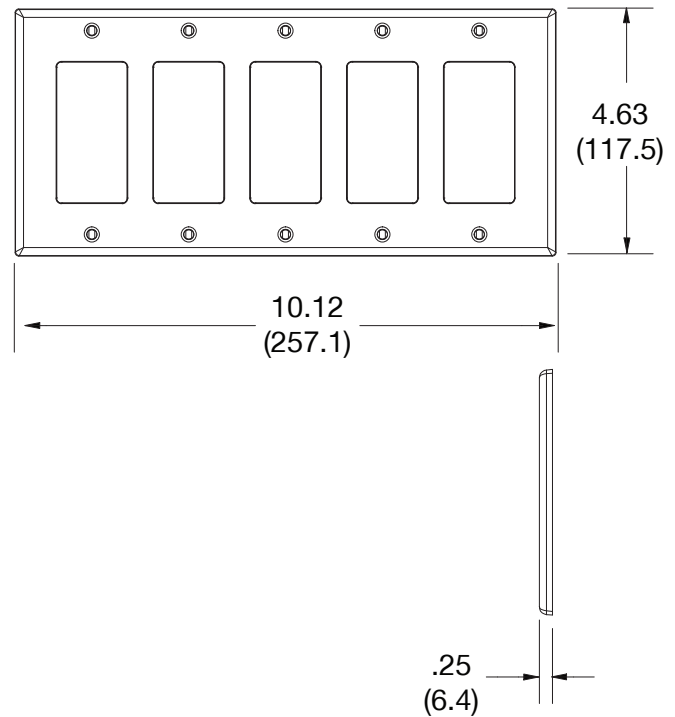

### Ordering Information

Description	Gang	Color	UPC Number	Catalog Number
Decorator wallplate, smooth satin finish, for use with 5 decorator devices	5	Gray	883778312021	<b>P265GY</b>

### Specifications

Material	Polycarbonate thermoplastic
Thickness	.25 (6.4)
Orientation	Orientation
Mounting	Screw
Mounting Screws	Painted steel
Dimensions	4.63 in x 10.12 in x 0.25 in
Flammability	UL 94 V2