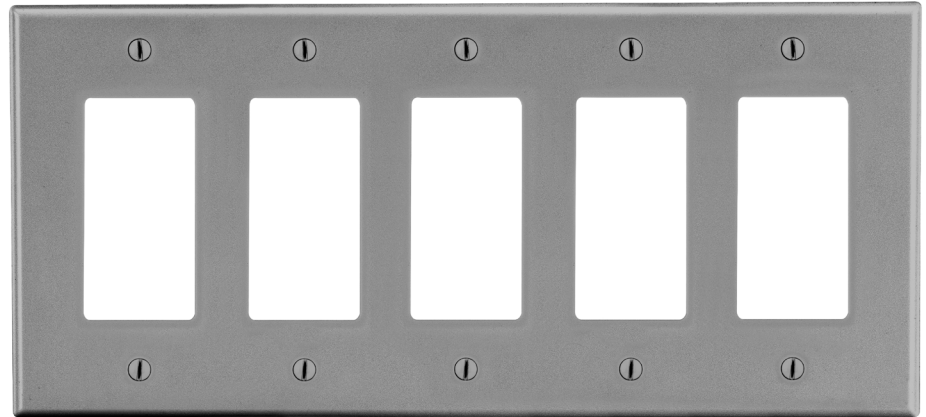

## Wallplate Decorator 5-Gang

### Features

- High-impact, self-extinguishing polycarbonate material
- More rigid; sharp lines and less dimpling
- Smooth satin finish; blends into wall with an optimum finish

### Ordering Information

Description	Gang	Color	UPC Number	Catalog Number
Decorator wallplate, smooth satin finish, for use with 5 decorator devices	5	Gray	883778312021	<b>P265GY</b>

### Specifications

Material	Polycarbonate thermoplastic
Thickness	.25 (6.4)
Orientation	Orientation
Mounting	Screw
Mounting Screws	Painted steel
Dimensions	4.63 in x 10.12 in x 0.25 in
Flammability	UL 94 V2