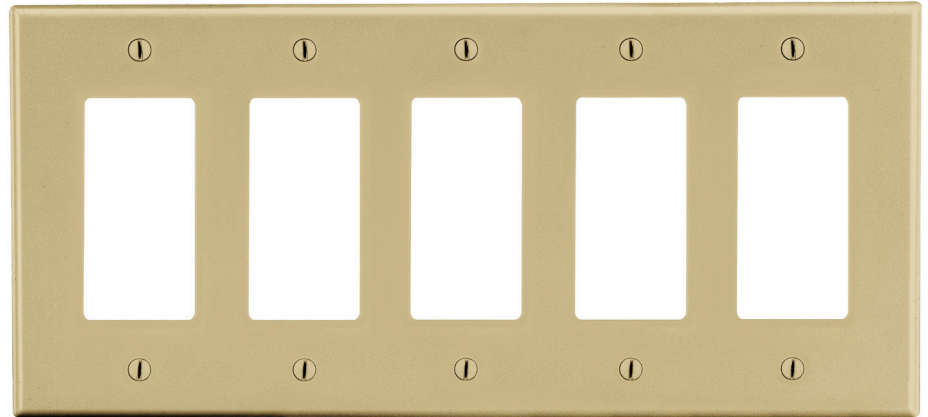

Wallplate Decorator 5-Gang

Features

- High-impact, self-extinguishing polycarbonate material
- More rigid; sharp lines and less dimpling
- Smooth satin finish; blends into wall with an optimum finish

Ordering Information

Description	Gang	Color	UPC Number	Catalog Number
Decorator wallplate, smooth satin finish, for use with 5 decorator devices	5	Ivory	883778312038	P265I

Listings

cULus Listed

Specifications

Material	Polycarbonate thermoplastic
Thickness	.25 (6.4)
Orientation	Orientation
Mounting	Screw
Mounting Screws	Painted steel
Dimensions	4.63 in x 10.12 in x 0.25 in
Flammability	UL 94 V2