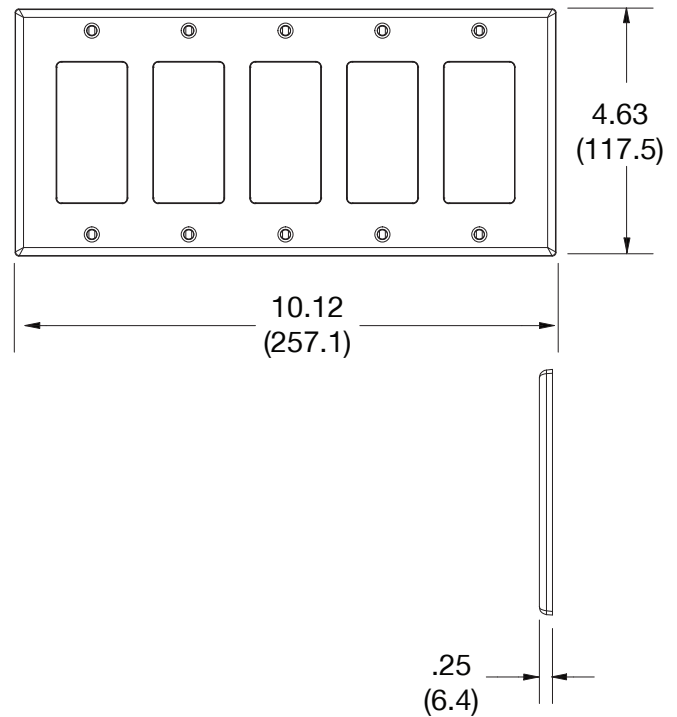

Wallplate Decorator 5-Gang

Features

- High-impact, self-extinguishing polycarbonate material
- More rigid; sharp lines and less dimpling
- Smooth satin finish; blends into wall with an optimum finish

Ordering Information

Description	Gang	Color	UPC Number	Catalog Number
Decorator wallplate, smooth satin finish, for use with 5 decorator devices	5	Ivory	883778312038	P265I

Listings

cULus Listed

Specifications

Material	Polycarbonate thermoplastic
Thickness	.25 (6.4)
Orientation	Orientation
Mounting	Screw
Mounting Screws	Painted steel
Dimensions	4.63 in x 10.12 in x 0.25 in
Flammability	UL 94 V2

Dimensions in Inches (mm)

Bryant Electric • An affiliate of Hubbell Incorporated (Delaware) • 40 Waterview Drive • Shelton, CT 06484
Phone (800) 323-2792 • Specifications subject to change without notice