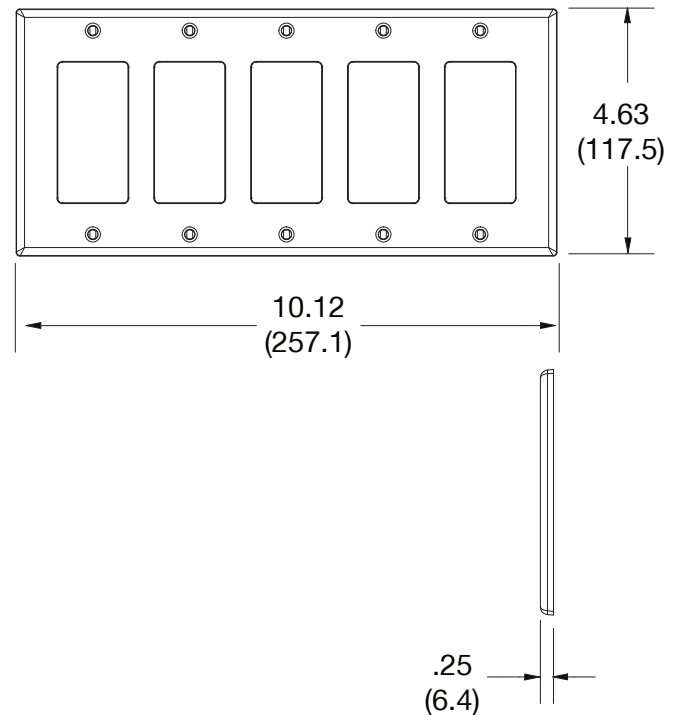

### Ordering Information

Description	Gang	Color	UPC Number	Catalog Number
Decorator wallplate, smooth satin finish, for use with 5 decorator devices	5	Brown	883778312007	P265

### Specifications

Material	Polycarbonate thermoplastic
Thickness	.25 (6.4)
Orientation	Orientation
Mounting	Screw
Mounting Screws	Painted steel
Dimensions	4.63 in x 10.12 in x 0.25 in
Flammability	UL 94 V2