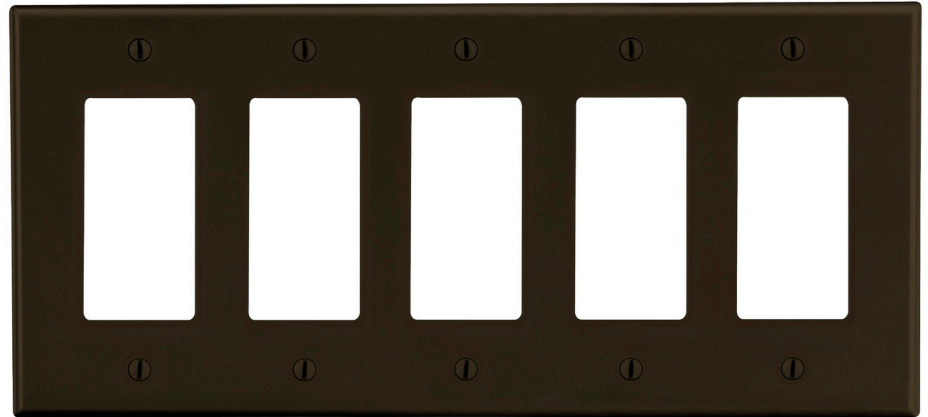

## Wallplate Decorator 5-Gang

### Features

- High-impact, self-extinguishing polycarbonate material
- More rigid; sharp lines and less dimpling
- Smooth satin finish; blends into wall with an optimum finish

### Ordering Information

Description	Gang	Color	UPC Number	Catalog Number
Decorator wallplate, smooth satin finish, for use with 5 decorator devices	5	Brown	883778312007	P265

### Specifications

Material	Polycarbonate thermoplastic
Thickness	.25 (6.4)
Orientation	Orientation
Mounting	Screw
Mounting Screws	Painted steel
Dimensions	4.63 in x 10.12 in x 0.25 in
Flammability	UL 94 V2