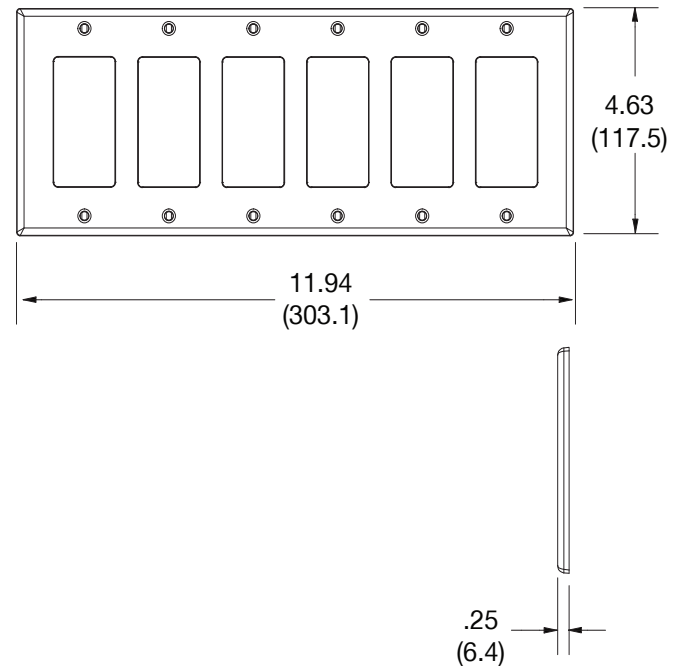

Wallplate Decorator 6-Gang

Features

- High-impact, self-extinguishing polycarbonate material
- More rigid; sharp lines and less dimpling
- Smooth satin finish; blends into wall with an optimum finish

Ordering Information

Description	Gang	Color	UPC Number	Catalog Number
Decorator wallplate, smooth satin finish, for use with 6 decorator devices	6	Ivory	883778312090	P266I

Listings

cULus Listed

Specifications

Material	Polycarbonate thermoplastic
Thickness	.25 (6.4)
Orientation	Orientation
Mounting	Screw
Mounting Screws	Painted steel
Dimensions	4.63 in x 10.12 in x 0.25 in
Flammability	UL 94 V2

Dimensions in Inches (mm)

Bryant Electric • An affiliate of Hubbell Incorporated (Delaware) • 40 Waterview Drive • Shelton, CT 06484
Phone (800) 323-2792 • Specifications subject to change without notice