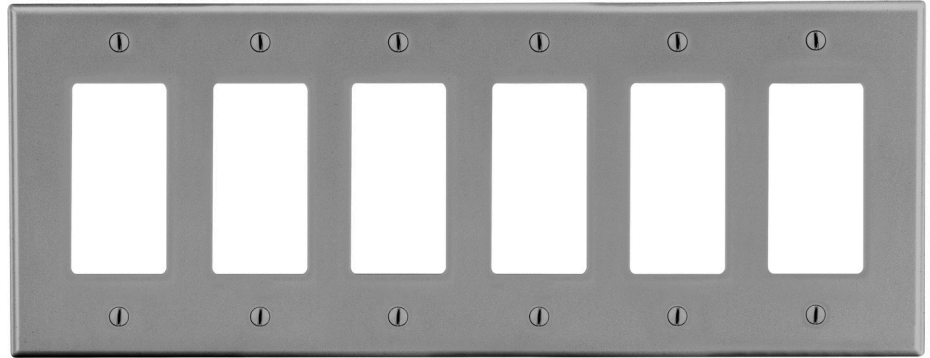

Wallplate Decorator 6-Gang

Features

- High-impact, self-extinguishing polycarbonate material
- More rigid; sharp lines and less dimpling
- Smooth satin finish; blends into wall with an optimum finish

Ordering Information

Description	Gang	Color	UPC Number	Catalog Number
Decorator wallplate, smooth satin finish, for use with 6 decorator devices	6	Ivory	883778312090	P266I

Listings

cULus Listed

Specifications

Material	Polycarbonate thermoplastic
Thickness	.25 (6.4)
Orientation	Orientation
Mounting	Screw
Mounting Screws	Painted steel
Dimensions	4.63 in x 10.12 in x 0.25 in
Flammability	UL 94 V2