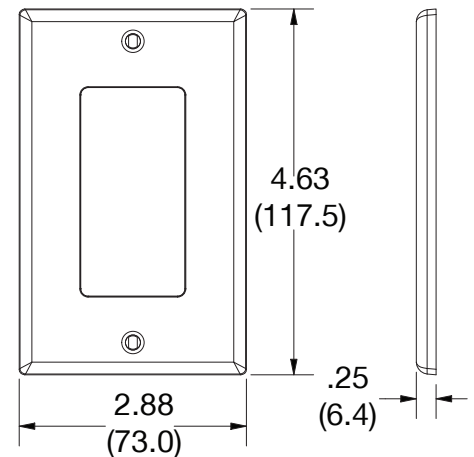

### Ordering Information

Description	Gang	Color	UPC Number	Catalog Number
Decorator wallplate, smooth satin finish, for use with decorator devices	1	Black	883778312120	<b>P26BK</b>

### Specifications

Material	Polycarbonate thermoplastic
Thickness	.25 (6.4)
Orientation	Orientation
Mounting	Screw
Mounting Screws	Painted steel
Dimensions	4.63 in x 2.88 in x 0.25 in
Flammability	UL 94 V2

Dimensions in Inches (mm)

Bryant Electric • An affiliate of Hubbell Incorporated (Delaware) • 40 Waterview Drive • Shelton, CT 06484  
Phone (800) 323-2792 • Specifications subject to change without notice