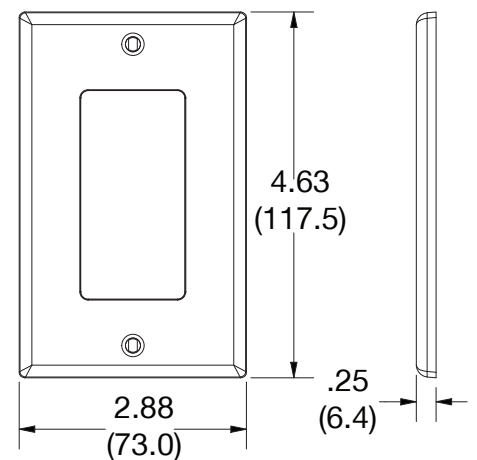

Ordering Information

Description	Gang	Color	UPC Number	Catalog Number
Decorator wallplate, smooth satin finish, for use with decorator devices	1	Gray	883778312137	P26GY

Listings

cULus Listed

Specifications

Material	Polycarbonate thermoplastic
Thickness	.25 (6.4)
Orientation	Orientation
Mounting	Screw
Mounting Screws	Painted steel
Dimensions	4.63 in x 2.88 in x 0.25 in
Flammability	UL 94 V2

Dimensions in Inches (mm)