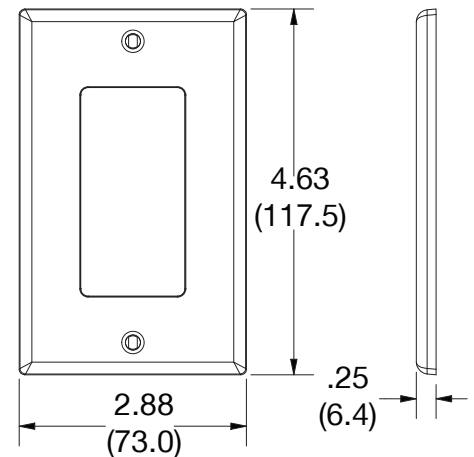

Ordering Information

Description	Gang	Color	UPC Number	Catalog Number
Decorator wallplate, smooth satin finish, for use with decorator devices	1	Brown	883778311796	P26

Listings

cULus Listed

Specifications

Material	Polycarbonate thermoplastic
Thickness	.25 (6.4)
Orientation	Orientation
Mounting	Screw
Mounting Screws	Painted steel
Dimensions	4.63 in x 2.88 in x 0.25 in
Flammability	UL 94 V2

Dimensions in Inches (mm)