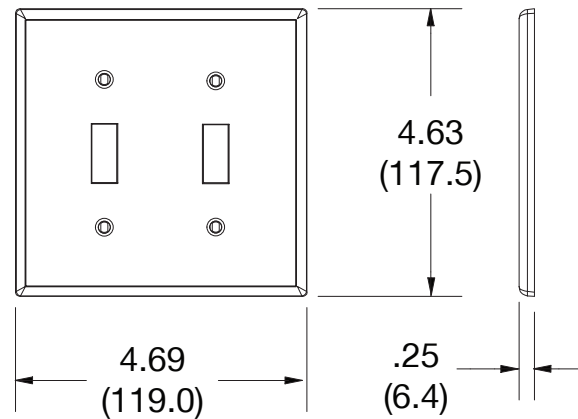

### Ordering Information

Description	Gang	Color	UPC Number	Catalog Number
Toggle switch wallplate, smooth satin finish, for use with 2 toggle switches	2	Black	883778312243	P2BK

### Specifications

Material	Polycarbonate thermoplastic
Thickness	.25 (6.4)
Orientation	Orientation
Mounting	Screw
Mounting Screws	Painted steel
Dimensions	4.63 in x 4.69 in x 0.25 in
Flammability	UL 94 V2